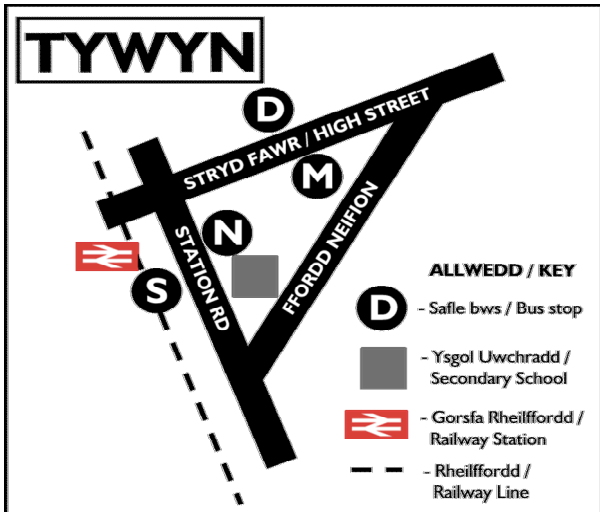

Côd/Code:		NS	S	NS	Col	S&CH		H
DOLGELLAU Sg. Eldon Sq. Edwyn Jones Electrical	T2/X94	0910	1115	1315	1415	1520yg	----	1625
DOLGELLAU Sg. Eldon Sq. Ty Siamas		----	----	----	----	1620	----	1120 1520 1920
Coleg Llandrillo College Dolgellau		----	----	----	----	1623	----	----
Pwll Penmaen/Penmaenpool		0915	1120	1320	1420	1525	1625 1630	1125 1525 1925
Arthog		0924	1129	1329	1429	1534	1639 1639	1134 1534 1934
Fairbourne Gor/Stn		0930	1135	1335	1435	1540	1645 1645	1140 1540 1940
Friog		0933	1138	1338	1438	----	1648 1648	1143 1543 1943
Llwyngwriil gyf. Ysgol/ opp. School		0938	1143	1343	1443	----	1653 1653	1148 1548 1948
Rhoslefain		0945	1150	1350	1450	----	1700 1700	1155 1555 1955
Llanegryn		0950	1155	1355	1455	----	1705 1705	1200 1600 2000
Bryncrug		0957	1202	1402	1502	----	1712 1712	1207 1607 2007
Tywyn Gors. Tren/Rail. Stn. (S)		1003	1208	1408	1508	----	----	----
TYWYN Stryd Fawr/High St. (D) cyrr/arr		1005	1210	1410	1510	----	----	----
TYWYN St. Fawr/High St. (M) cyrr/arr		----	----	----	----	1717	1717	1214 1614 2014
TYWYN St. Fawr/High St. (M) gad/dep		----	----	----	----	*	*	* * *
Tywyn Gors. Tren/Rail. Stn. (N)		----	----	----	----	*	*	* * *

CÔD

- **Col** - Yn gweithredu pan mae Coleg Llandrillo Dolgellau yn agored yn unig
- **H** - Yn gweithredu o'r dydd Sul cyntaf ym mis Gorffennaf i'r dydd Sul diwethaf ym mis Awst pob blwyddyn (yn cynnwys gwyliau cyhoeddus yn ystod y cyfnod hwn)
- **md** - Yn ymestyn i Goleg Llandrillo Dolgellau ar ddyddiau pan mae'r coleg yn agored
- **NS** - Dim ar ddydd Sadwrn
- **S** - Dydd Sadwrn yn unig
- **S&CH** - Yn gweithredu ar ddydd Sadwrn a gwyliau Colge Llandrillo Dolgellau yn unig
- **yg** - Yn gwasanaethu Ysgol Y Gader (Ffordd Aran) am 0848/1518 ar ddyddiau ysgol
- ***** - Gweler tabl X29 am wasanaeth cyswllt rhwng Tywyn a Machynlleth
- **bocs** - Cysylltiad ar gael gyda'r llwybr a ddangosir yn y bocs ar y chwth

CODE

- Operates on days when Llandrillo College Dolgellau is open only - **Col**
- Operates from the first Sunday in July to the last Sunday in August every year (including public holidays during this period) - **H**
- Extends to Llandrillo College Dolgellau on days when college is open - **md**
- Not Saturdays - **NS**
- Saturdays only - **S**
- Operates on Saturdays & on Llandrillo College Dolgellau holidays - **S&CH**
- Operates via Y Gader Secondary School (Arran Road) at 0848/1518 on school days - **yg**
- See table X29 for connecting service between Tywyn & Machynlleth - *****
- For connections available see table shown in box on the left - **box**