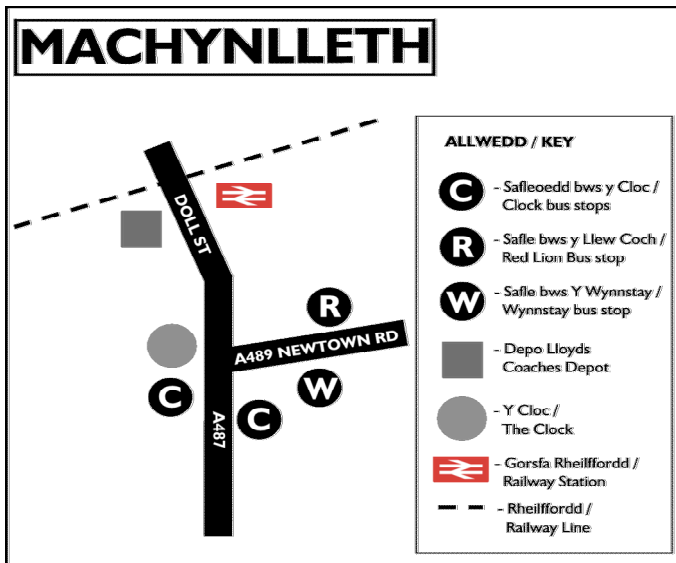

Côd/Code:		♿	♿	♿	♿	♿ twfsh	♿ S	♿ NS	Ex
Rhif gwasanaeth/Service No'		X27	X27	X27	X27	X27	X27	X27	X32
DOLGELLAU Sgwar Eldon Sq.		0855	1055	1255	1455	1555	1655	1755	o/from
Minffordd A487/B4405		0910	1110	1310	1510	1610	1710	1810	B'gor
Corris Uchaf		0915	1115	1315	1515	1615	1715	1815	1936
Corris Craft Centre/King Arthu'r Labyrinth		0916	1116	1316	1516	1616	1716	1816	1937
Corris Braich Goch		0917	1117	1317	1517	1617	1717	1817	1938
Pantperthog am/for C.A.T.		0921	1121	1321	1521	1621	1721	1821	1942
Lloyds Coaches Depot		0925	1125	1325	1525	1625	1725	1825	1945
MACHYNLLETH		0927	1127	1327	1527	1627	1727	1827	1945
		c-X28	c-X28	c-X28	c-X28	c-X28	c-X28		

GWELER GWASANAETH 30/34 AM SIWRNEIAU YCHWANEGOL RHWNG CORRIS UCHAF/BRAICH GOCH A MACHYNLLETH - TOCYNNAU DYCHWELDYD GWASANAETH X27 YN DDILYS AR WASANAETH 30/34 A SIWRNAI X32 EXPRESS MOTORS

SEE SERVICE 30/34 TIMETABLE FOR ADDITIONAL JOURNEYS BETWEEN UPPER CORRIS/BRAICH GOCH & MACHYNLLETH - X27 SERVICE DAY RETURN TICKETS VALID ON 30/34 SERVICE INCLUDING X32 JOURNEY OPERATED BY EXPRESS MOTORS

ATYNIADAU TWRISTIAETH AR HYD Y LLWYBR

TOURIST ATTRACTIONS ALONG THE ROUTE

Corris Craef Centre

Dyddiadau ac amser agor : Sat 31 Mar to Sun 4 Nov 2012
Opening dates & times : Mon to Sun 1000 to 1700

01654 761 584
info@corriscraftcentre.co.uk

CODE

- Connects with service X28 (Machynlleth - Aberystwyth) at Machynlleth Clock - **c-X28**
- Operated by Express Motors - **Ex**
- Does not operate on Saturdays - **NS**
- Operates on Saturday only - **S**
- School days only - **Sch**
- Operates school holidays only - **SH**
- Tuesday, Wednesday, Friday during school holidays - **twfsh**
- Low floor bus normally used on this journey - ♿
- For connections available see table shown in box on the left - **box**