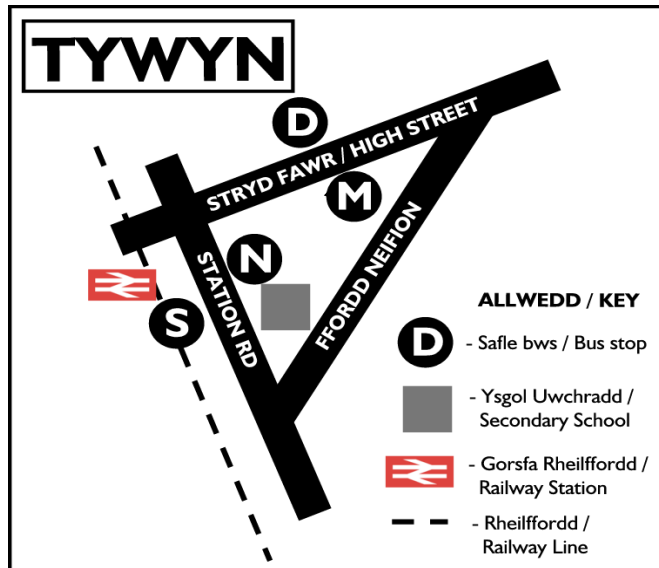

Siwrneiau ychwanegol ar ddyddiau ysgol

Additional school days only journeys

Bus:	528A	528A
Côd/Code:	Sch	Sch
Rhif gwasanaeth/Route number:	528	528
Llangelynin Church	0800	1515
Rhoslefain	0803	1518
Llanegryn	0807	----
Bryncrug	0815	1521
<b>TYWYN</b> St. Fawr/High St. (M)	0821	----
Tywyn Gors. Tren/Rail. Stn. (N)	0822	----
Ysgol Uwchradd Tywyn	0825	----
Ysgol Penybryn School	----	1525

Bus:	528A	528A
Côd/Code:	Sch	Sch
Rhif gwasanaeth/Route number:	528	528
<b>TYWYN</b> St. Fawr/High St. (D)	0750	----
Ysgol Uwchradd Tywyn	----	1447
Bryncrug	0754	1457
Llanegryn	----	1505
Rhoslefain	0757	1509
Llangelynin Church	0759	1512

Awaits connection with X28 service (Aberystwyth - Machynlleth) at Machynlleth Cloc - **X28**

Notes

I650 ex Tywyn to Machynlleth retimed to I700 as a result of the timing change below

I615 ex Machynlleth retimed to I625 to maintain connection with X28 from Aberystwyth